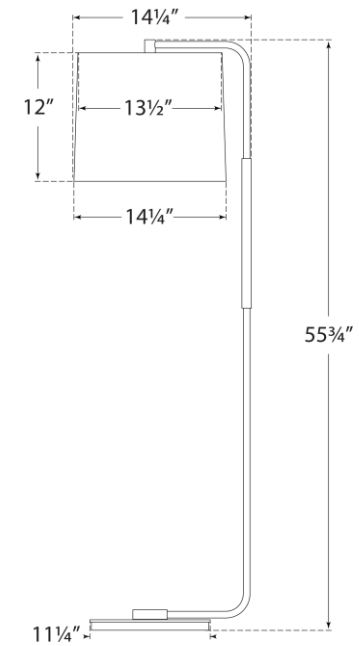

### Swing Articulating Floor Lamp

Item # BBL 1070SB-L

Designer: Barbara Barry

Height: 54.75"

Width: 13.5"

Extension: 14.25"

Base: 11.25" Round

Finishes: BZ, SB, SS

Shade Treatments: L

Shade Details: 13.5" x 14.25" x 12"

Socket: E26 Keyless w/ Foot Switch

Wattage: 75 A

Side View